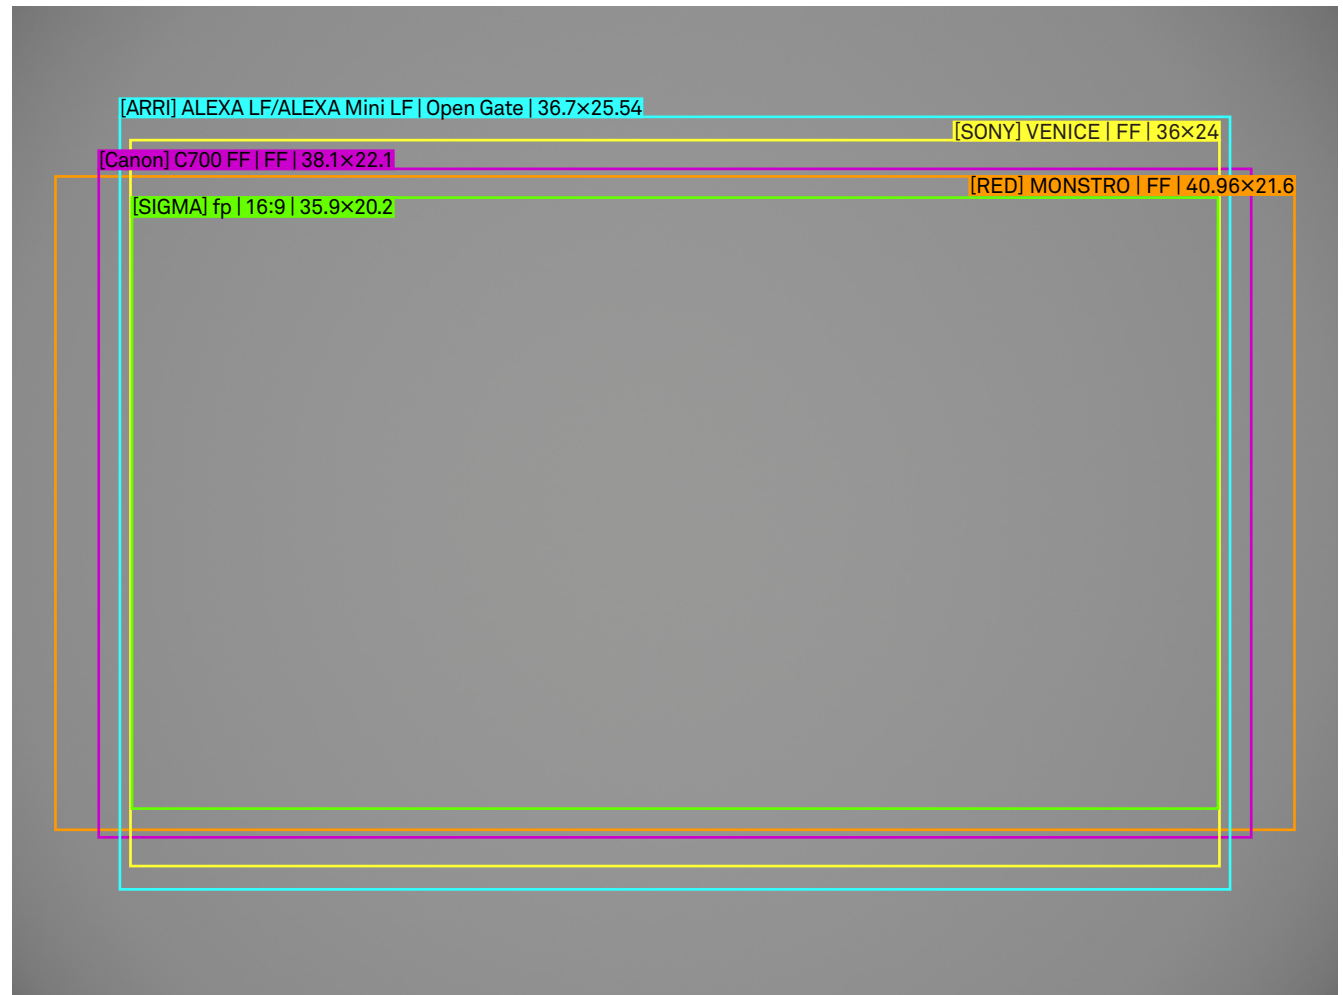

SIGMA

FF High Speed Prime 40mm T1.5 FF Illumination Guide

Setting

Lens	40mm T1.5 FF
Focal Length	40mm
Aperture	T1.5
Focus Distance	Infinity

/mm
scale 4:1

SIGMA

FF High Speed Prime 40mm T1.5 FF Illumination Guide

Setting

Lens	40mm T1.5 FF
Focal Length	40mm
Aperture	T4
Focus Distance	Infinity

/mm
scale 4:1

SIGMA

FF High Speed Prime 40mm T1.5 FF Illumination Guide

Setting

Lens	40mm T1.5 FF
Focal Length	40mm
Aperture	T1.5
Focus Distance	M.O.D.

/mm
scale 4:1

SIGMA

FF High Speed Prime 40mm T1.5 FF Illumination Guide

Setting

Lens	40mm T1.5 FF
Focal Length	40mm
Aperture	T4
Focus Distance	M.O.D.

/mm
scale 4:1