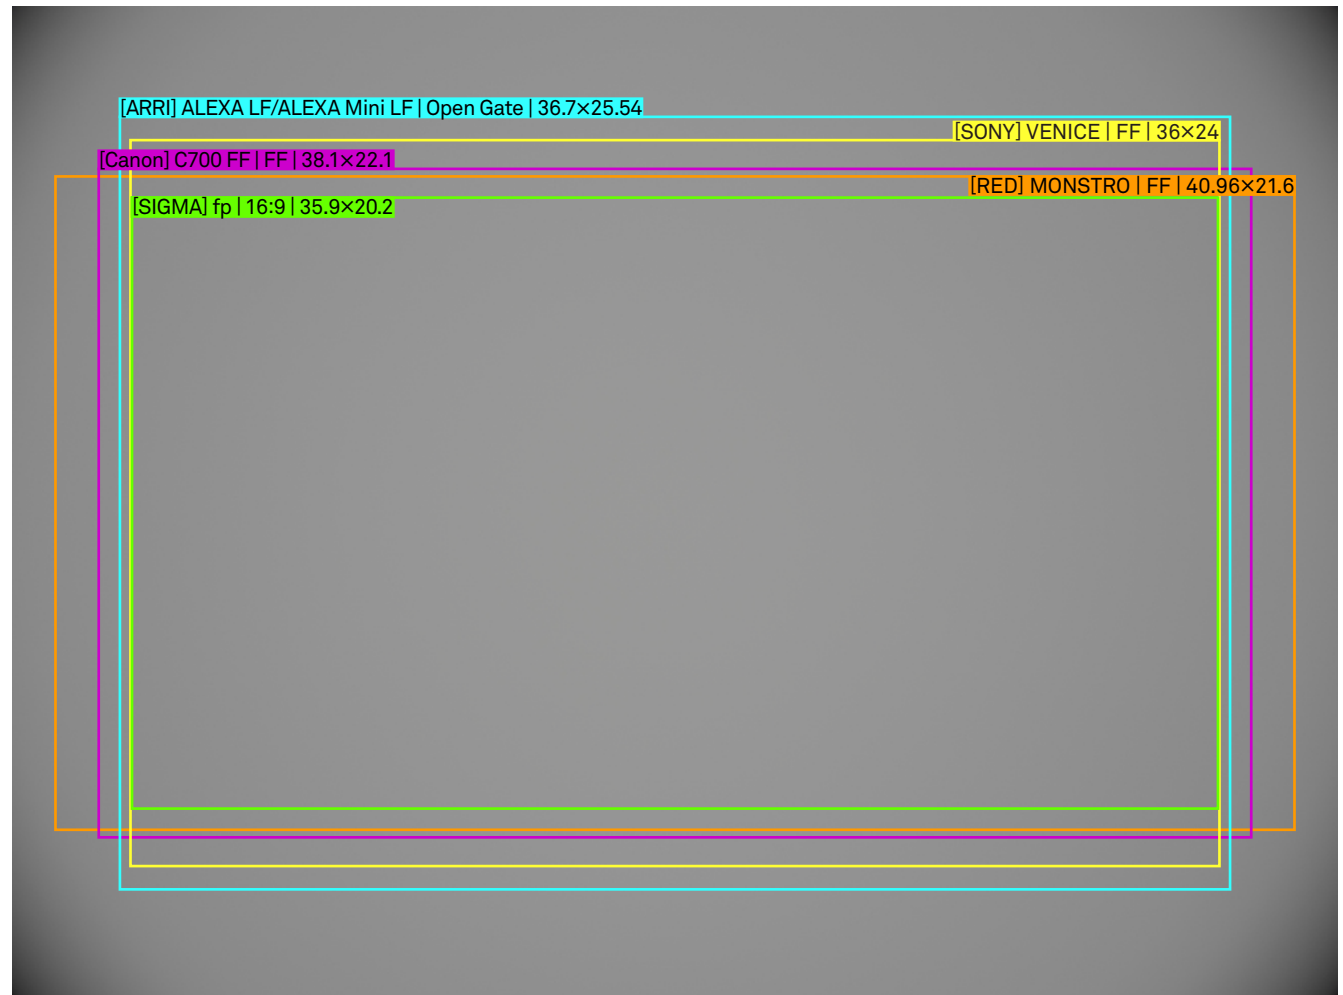

SIGMA

FF High Speed Prime 40mm T1.5 FF Illumination Guide

Setting

Lens	40mm T1.5 FF
Focal Length	40mm
Aperture	T1.5
Focus Distance	Infinity

/mm
scale 4:1

SIGMA

FF High Speed Prime 40mm T1.5 FF Illumination Guide

Setting

Lens	40mm T1.5 FF
Focal Length	40mm
Aperture	T4
Focus Distance	Infinity

/mm
scale 4:1

SIGMA

FF High Speed Prime 40mm T1.5 FF Illumination Guide

Setting

Lens	40mm T1.5 FF
Focal Length	40mm
Aperture	T1.5
Focus Distance	M.O.D.

/mm
scale 4:1

SIGMA

FF High Speed Prime 40mm T1.5 FF Illumination Guide

Setting

Lens	40mm T1.5 FF
Focal Length	40mm
Aperture	T4
Focus Distance	M.O.D.

/mm
scale 4:1