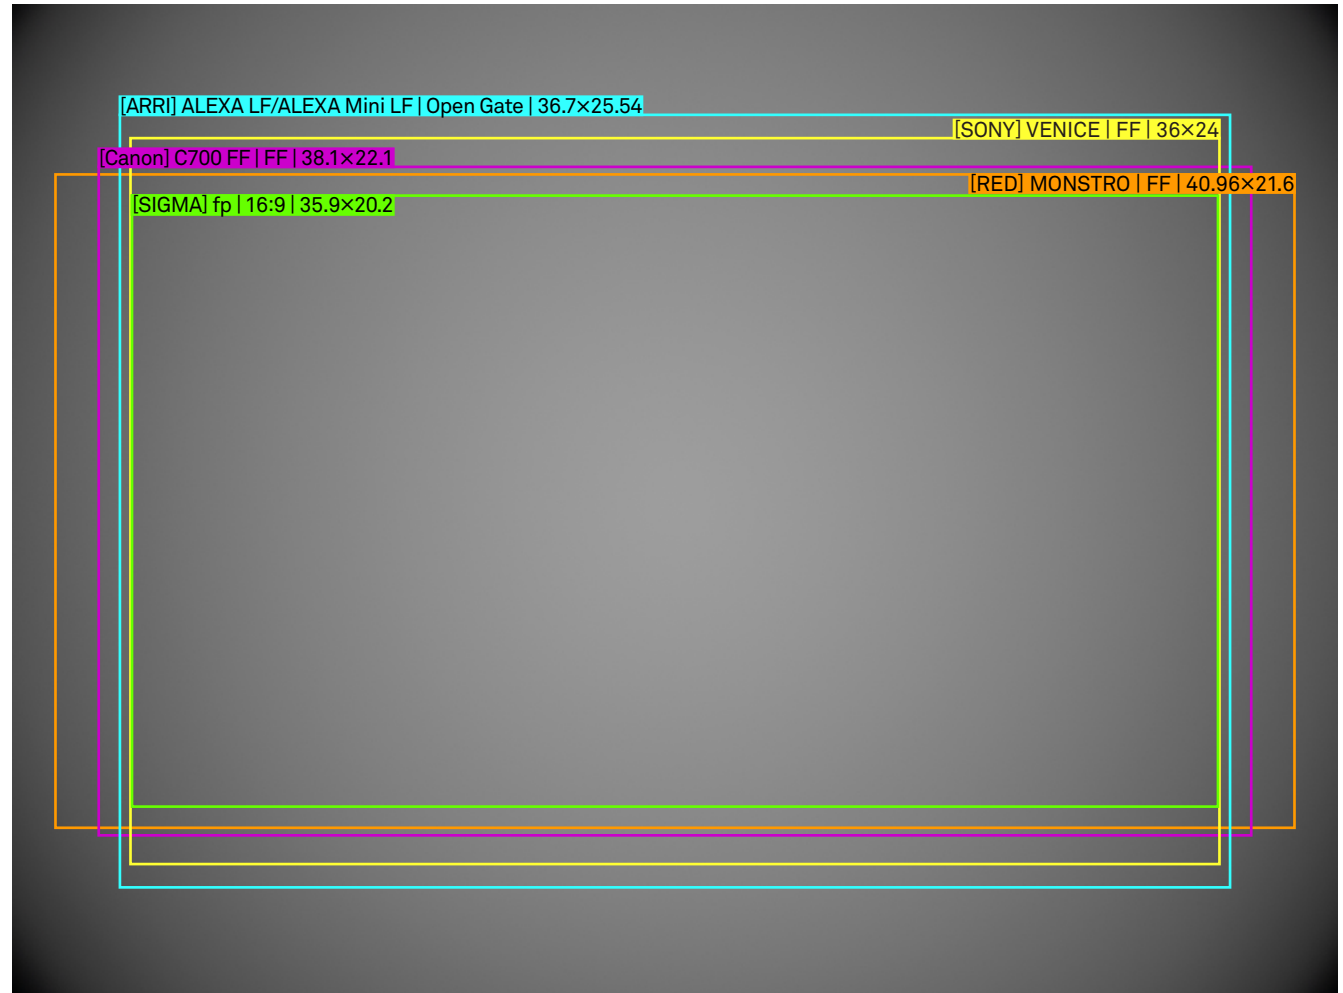

SIGMA

FF High Speed Prime 40mm T1.5 FF Illumination Guide

Setting

Lens	40mm T1.5 FF
Focal Length	40mm
Aperture	T1.5
Focus Distance	Infinity

/mm
scale 4:1

SIGMA

FF High Speed Prime 40mm T1.5 FF Illumination Guide

Setting

Lens	40mm T1.5 FF
Focal Length	40mm
Aperture	T4
Focus Distance	Infinity

/mm
scale 4:1

SIGMA

FF High Speed Prime 40mm T1.5 FF Illumination Guide

Setting

Lens	40mm T1.5 FF
Focal Length	40mm
Aperture	T1.5
Focus Distance	M.O.D.

/mm
scale 4:1

SIGMA

FF High Speed Prime 40mm T1.5 FF Illumination Guide

Setting

Lens	40mm T1.5 FF
Focal Length	40mm
Aperture	T4
Focus Distance	M.O.D.

/mm
scale 4:1