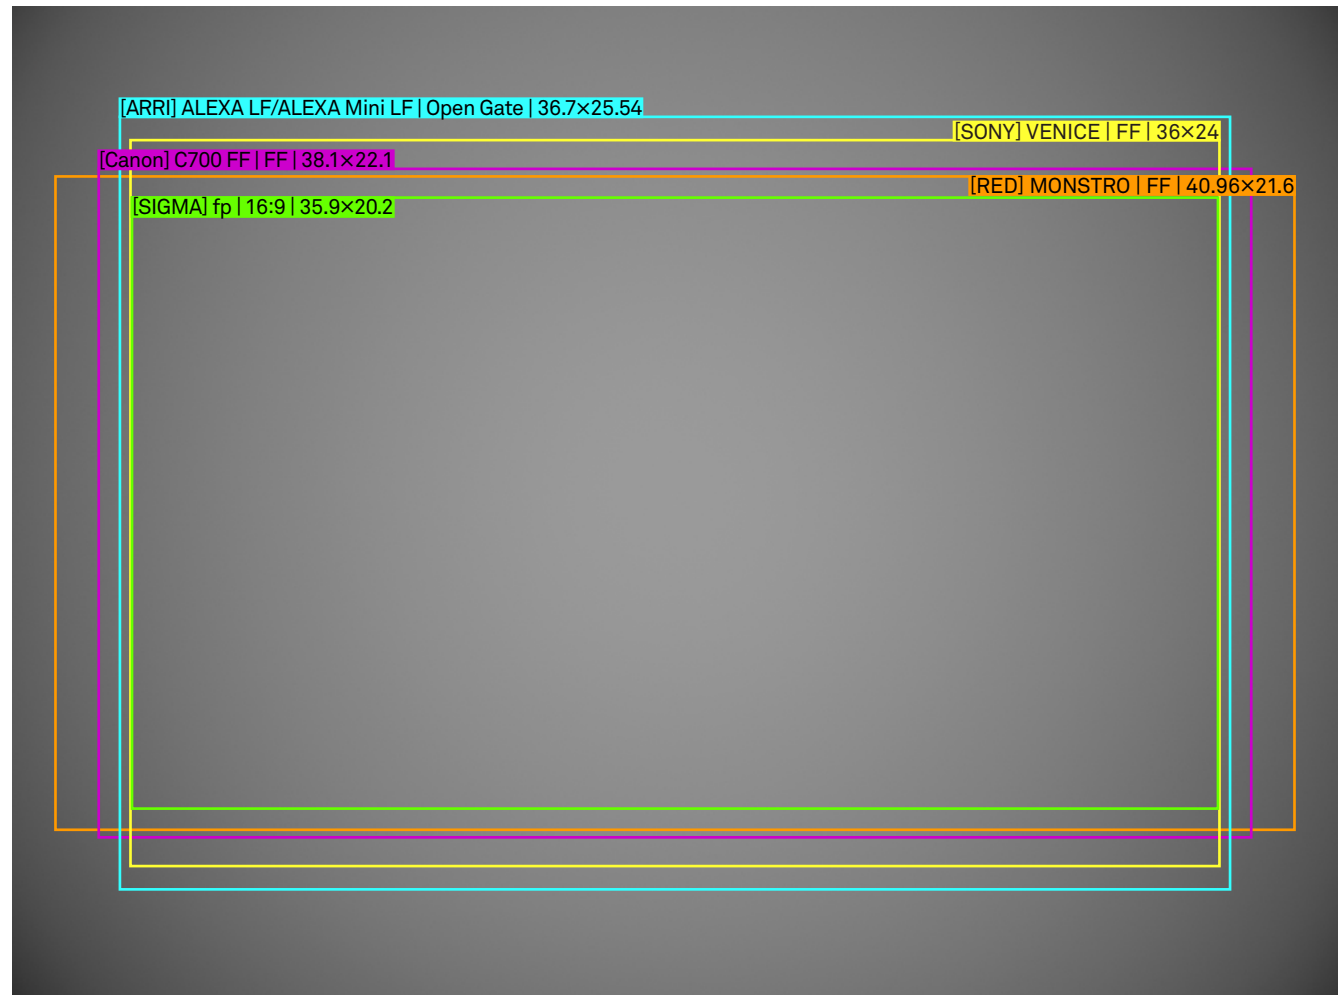

SIGMA

FF High Speed Prime 40mm T1.5 FF Illumination Guide

Setting

Lens	40mm T1.5 FF
Focal Length	40mm
Aperture	T1.5
Focus Distance	Infinity

/mm
scale 4:1

SIGMA

FF High Speed Prime 40mm T1.5 FF Illumination Guide

Setting

Lens	40mm T1.5 FF
Focal Length	40mm
Aperture	T4
Focus Distance	Infinity

/mm
scale 4:1

SIGMA

FF High Speed Prime 40mm T1.5 FF Illumination Guide

Setting

Lens	40mm T1.5 FF
Focal Length	40mm
Aperture	T1.5
Focus Distance	M.O.D.

/mm
scale 4:1

SIGMA

FF High Speed Prime 40mm T1.5 FF Illumination Guide

Setting

Lens	40mm T1.5 FF
Focal Length	40mm
Aperture	T4
Focus Distance	M.O.D.

/mm
scale 4:1